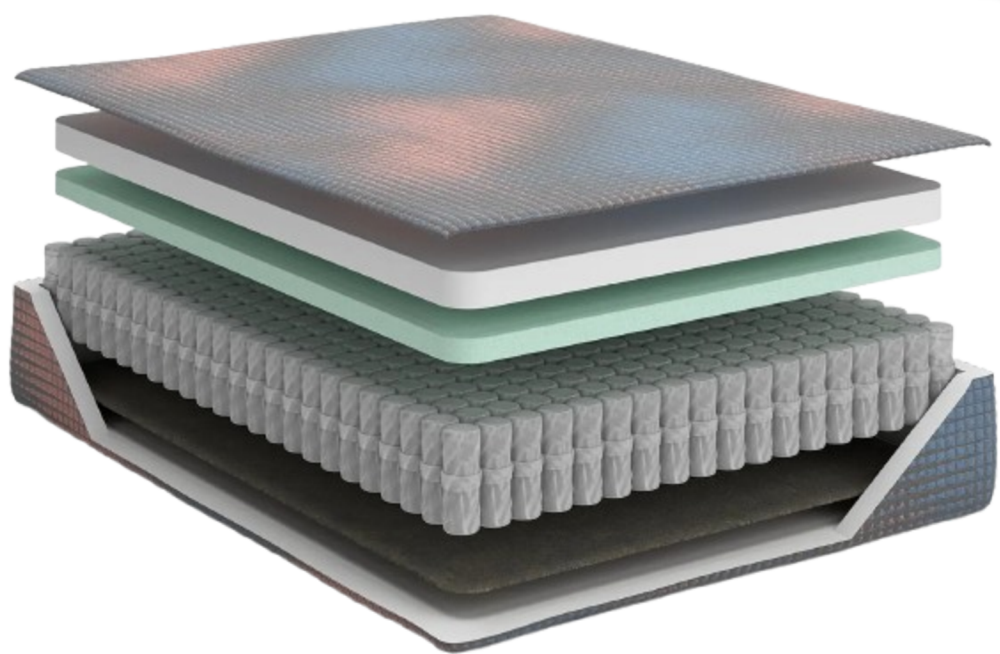

MATTRESSES

EVERYDAYSLEEP

\$499
Queen

ASHLEY
ASHLEY
ASHLEY
ASHLEY

ITEM: M69731
DESCRIPTION

ENJOY ENDLESS POSSIBILITIES FOR RESTFUL SLEEP WITH THIS HYBRID INNERSPRING QUEEN MATTRESS. FEEL THE SUPPORT OF A TRULY TRADITIONAL COIL MATTRESS WHICH CONTOURS TO YOUR BODY FOR A COMFORTING FEEL. HIGH DENSITY FOAM PROVIDES THE FIRMNESS YOU LOVE. GEL MEMORY FOAM PROVIDES RESTORATIVE SUPPORT FOR YOUR LOWER BACK. PLUS, THIS MATTRESS ARRIVES IN A BOX FOR QUICK AND EASY SETUP. SIMPLY BRING IT TO YOUR ROOM, REMOVE THE PLASTIC WRAP, AND UNROLL. FOUNDATION/BOX SPRING AVAILABLE, SOLD SEPARATELY.

\$599
Queen

🏠 ASHLEY
🏠 ASHLEY
🏠 ASHLEY
🏠 ASHLEY

WITH THIS HYBRID QUEEN MATTRESS, YOU HAVE ENDLESS POSSIBILITIES FOR RESTFUL SLEEP. FEEL THE SUPPORT OF A TRULY TRADITIONAL COIL MATTRESS WHICH CONTOURS TO YOUR BODY FOR A COMFORTING FEEL. HIGH-DENSITY FOAM PROVIDES THE FIRMNESS YOU LOVE. CONVOLUTED COMFORT FOAM PROVIDES ADDED AIR FLOW, KEEPING YOU COOL AND COMFORTABLE WHILE ALLEVIATING ACHES AND PAINS. THIS MATTRESS ARRIVES IN A BOX FOR QUICK AND EASY SETUP. SIMPLY REMOVE THE PLASTIC WRAP AND UNROLL. FOUNDATION/BOX SPRING AVAILABLE, SOLD SEPARATELY.

\$499
Queen

ASHLEY
ASHLEY
ASHLEY
ASHLEY

ITEM: M20331
DESCRIPTION

PURE SLEEP PERFECTION. WITH THE PEAK 2.0 HYBRID QUEEN MATTRESS, RESTORATIVE REST IS EASIER THAN EVER. YOU CAN SNOOZE SOUNDLY ON ITS LAYERS OF COMFORTING QUILT FOAM AND LUXURY LOFT FIBER. A WRAPPED COIL UNIT AND SUPPLE BASE FOAM PROVIDE THE SUPPORT YOU NEED WHILE REDUCING MOTION TRANSFER. AND THE MATTRESS IS TOPPED WITH A HYPER COOL COVER, HELPING TO KEEP YOUR TEMPERATURE REGULATED THROUGH THE NIGHT.