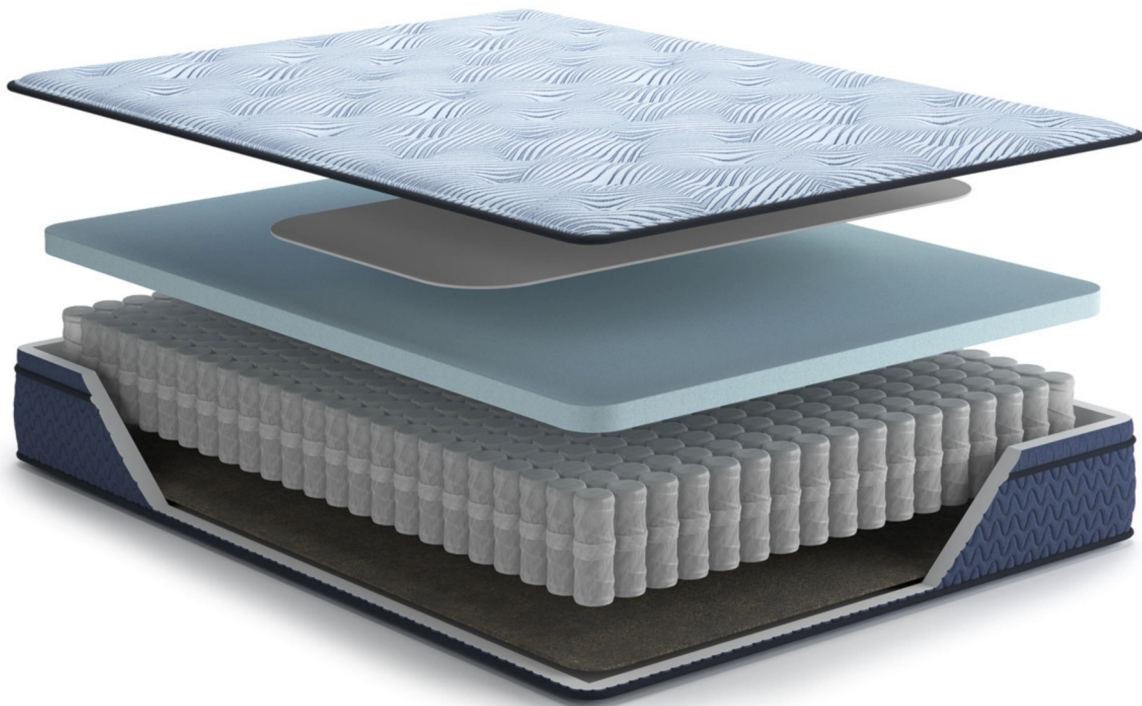

\$599
Queen

🏠 ASHLEY
🏠 ASHLEY
🏠 ASHLEY
🏠 ASHLEY

WITH THIS HYBRID QUEEN MATTRESS, YOU HAVE ENDLESS POSSIBILITIES FOR RESTFUL SLEEP. FEEL THE SUPPORT OF A TRULY TRADITIONAL COIL MATTRESS WHICH CONTOURS TO YOUR BODY FOR A COMFORTING FEEL. HIGH-DENSITY FOAM PROVIDES THE FIRMNESS YOU LOVE. CONVOLUTED COMFORT FOAM PROVIDES ADDED AIR FLOW, KEEPING YOU COOL AND COMFORTABLE WHILE ALLEVIATING ACHES AND PAINS. THIS MATTRESS ARRIVES IN A BOX FOR QUICK AND EASY SETUP. SIMPLY REMOVE THE PLASTIC WRAP AND UNROLL. FOUNDATION/BOX SPRING AVAILABLE, SOLD SEPARATELY.

\$699
Queen

ASHLEY
ASHLEY
ASHLEY
ASHLEY

SIERRA SLEEP BY ASHLEY LEADS THE MATTRESS INDUSTRY WITH HIGH-QUALITY, AFFORDABLE OPTIONS. THEIR DIVERSE LINEUP, FROM PILLOW-TOPS TO TRADITIONAL SPRING MATTRESSES, CATERS TO ALL PREFERENCES. AVAILABLE IN SIZES FROM TWIN TO CALIFORNIA KING, EACH MATTRESS PROMISES SUPERIOR COMFORT AND SUPPORT. ENHANCE YOUR SLEEP EXPERIENCE WITH A NEW BOX SPRING AND ENJOY FREE SHIPPING AND IN-HOME DELIVERY ON ALL ORDERS. SHIPPING IS ALWAYS FREE TO THE 48 CONTIGUOUS UNITED STATES! IN-HOME DELIVERY AND SETUP ARE AVAILABLE ON QUALIFYING ORDERS TO ENHANCE YOUR SHOPPING EXPERIENCE.

\$499
Queen

ASHLEY
ASHLEY
ASHLEY
ASHLEY

ITEM: M20331
DESCRIPTION

PURE SLEEP PERFECTION. WITH THE PEAK 2.0 HYBRID QUEEN MATTRESS, RESTORATIVE REST IS EASIER THAN EVER. YOU CAN SNOOZE SOUNDLY ON ITS LAYERS OF COMFORTING QUILT FOAM AND LUXURY LOFT FIBER. A WRAPPED COIL UNIT AND SUPPLE BASE FOAM PROVIDE THE SUPPORT YOU NEED WHILE REDUCING MOTION TRANSFER. AND THE MATTRESS IS TOPPED WITH A HYPER COOL COVER, HELPING TO KEEP YOUR TEMPERATURE REGULATED THROUGH THE NIGHT.