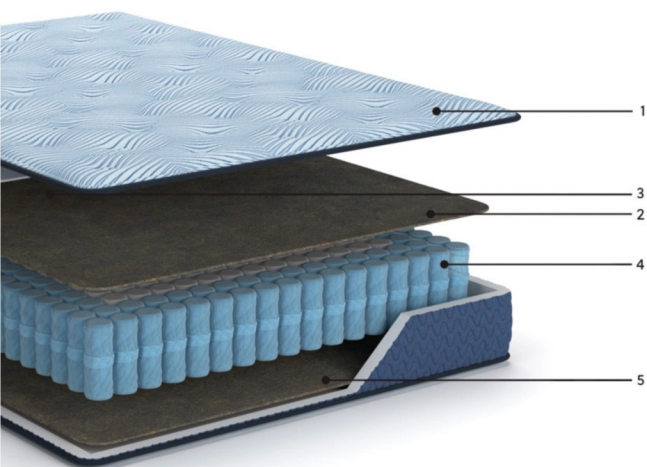

\$599
Queen

🏠 ASHLEY
🏠 ASHLEY
🏠 ASHLEY
🏠 ASHLEY

WITH THIS HYBRID QUEEN MATTRESS, YOU HAVE ENDLESS POSSIBILITIES FOR RESTFUL SLEEP. FEEL THE SUPPORT OF A TRULY TRADITIONAL COIL MATTRESS WHICH CONTOURS TO YOUR BODY FOR A COMFORTING FEEL. HIGH-DENSITY FOAM PROVIDES THE FIRMNESS YOU LOVE. CONVOLUTED COMFORT FOAM PROVIDES ADDED AIR FLOW, KEEPING YOU COOL AND COMFORTABLE WHILE ALLEVIATING ACHES AND PAINS. THIS MATTRESS ARRIVES IN A BOX FOR QUICK AND EASY SETUP. SIMPLY REMOVE THE PLASTIC WRAP AND UNROLL. FOUNDATION/BOX SPRING AVAILABLE, SOLD SEPARATELY.

\$699
Queen

ASHLEY
ASHLEY
ASHLEY
ASHLEY

SIERRA SLEEP BY ASHLEY LEADS THE MATTRESS INDUSTRY WITH HIGH-QUALITY, AFFORDABLE OPTIONS. THEIR DIVERSE LINEUP, FROM PILLOW-TOPS TO TRADITIONAL SPRING MATTRESSES, CATERS TO ALL PREFERENCES. AVAILABLE IN SIZES FROM TWIN TO CALIFORNIA KING, EACH MATTRESS PROMISES SUPERIOR COMFORT AND SUPPORT. ENHANCE YOUR SLEEP EXPERIENCE WITH A NEW BOX SPRING AND ENJOY FREE SHIPPING AND IN-HOME DELIVERY ON ALL ORDERS. SHIPPING IS ALWAYS FREE TO THE 48 CONTIGUOUS UNITED STATES! IN-HOME DELIVERY AND SETUP ARE AVAILABLE ON QUALIFYING ORDERS TO ENHANCE YOUR SHOPPING EXPERIENCE.

\$499
Queen

ASHLEY
ASHLEY
ASHLEY
ASHLEY

ITEM: M20331
DESCRIPTION

PURE SLEEP PERFECTION. WITH THE PEAK 2.0 HYBRID QUEEN MATTRESS, RESTORATIVE REST IS EASIER THAN EVER. YOU CAN SNOOZE SOUNDLY ON ITS LAYERS OF COMFORTING QUILT FOAM AND LUXURY LOFT FIBER. A WRAPPED COIL UNIT AND SUPPLE BASE FOAM PROVIDE THE SUPPORT YOU NEED WHILE REDUCING MOTION TRANSFER. AND THE MATTRESS IS TOPPED WITH A HYPER COOL COVER, HELPING TO KEEP YOUR TEMPERATURE REGULATED THROUGH THE NIGHT.