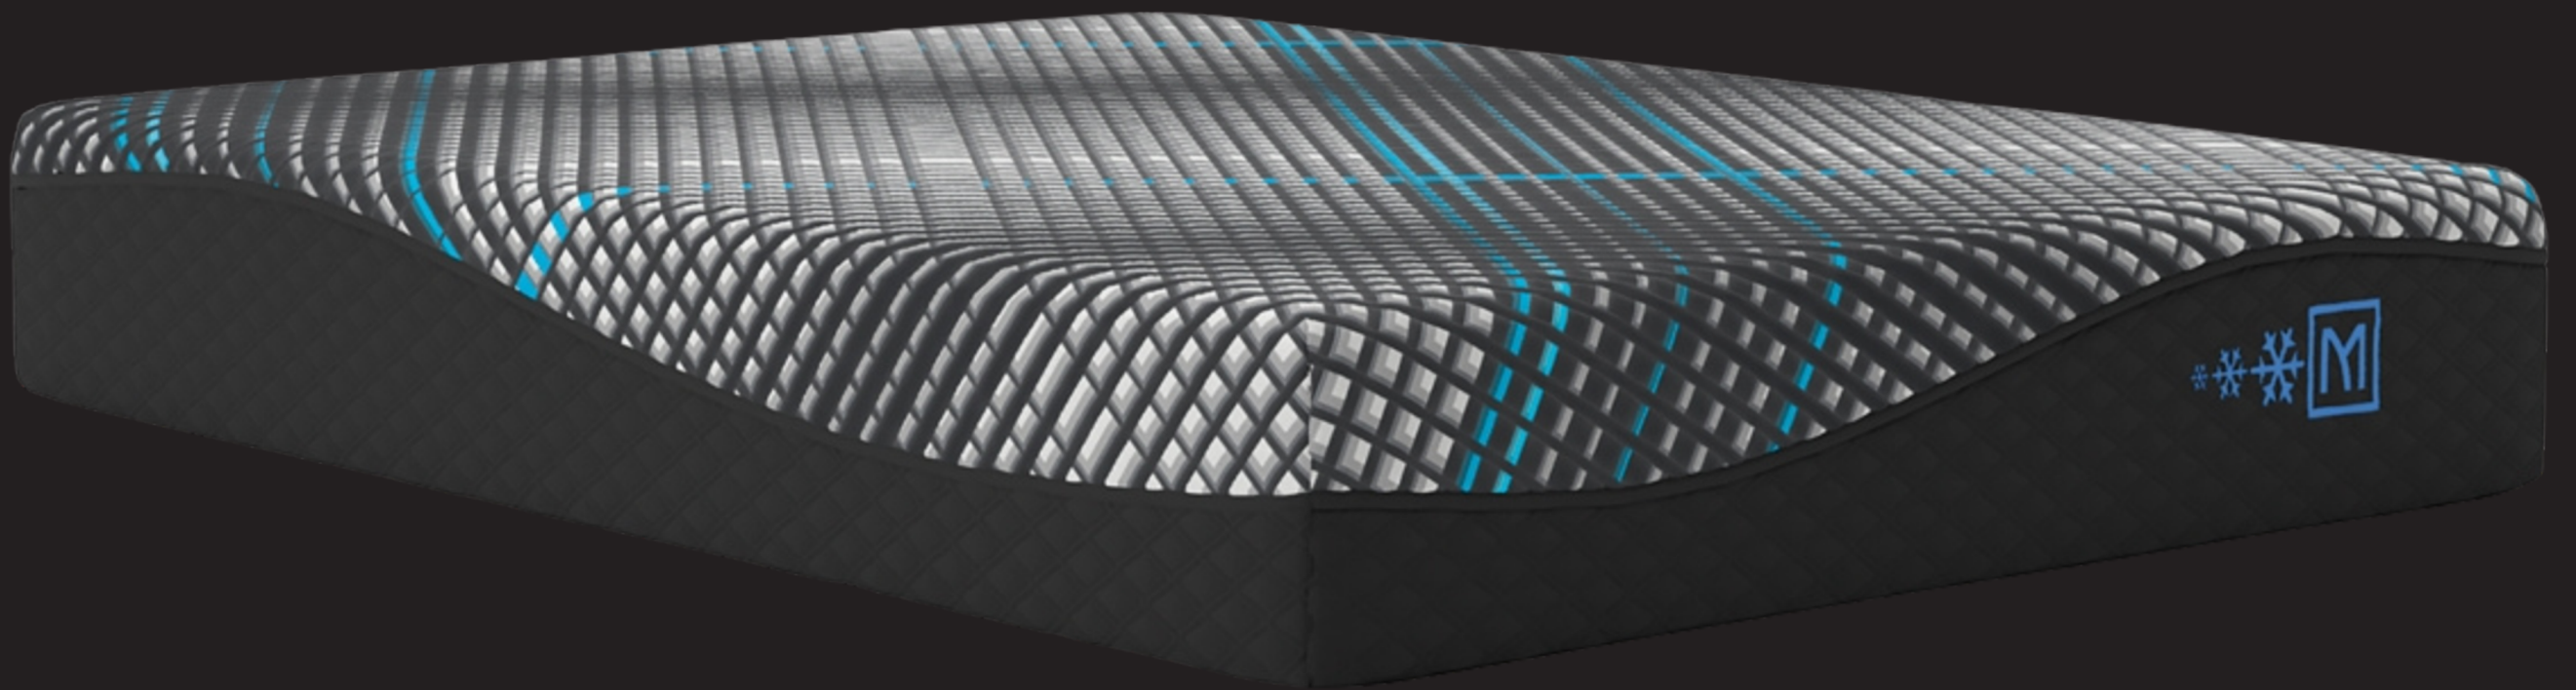

MATTRESSES

EVERYDAYSLEEP

\$499
Queen

ASHLEY
ASHLEY
ASHLEY
ASHLEY

ITEM: M69731
DESCRIPTION

ENJOY ENDLESS POSSIBILITIES FOR RESTFUL SLEEP WITH THIS HYBRID INNERSPRING QUEEN MATTRESS. FEEL THE SUPPORT OF A TRULY TRADITIONAL COIL MATTRESS WHICH CONTOURS TO YOUR BODY FOR A COMFORTING FEEL. HIGH DENSITY FOAM PROVIDES THE FIRMNESS YOU LOVE. GEL MEMORY FOAM PROVIDES RESTORATIVE SUPPORT FOR YOUR LOWER BACK. PLUS, THIS MATTRESS ARRIVES IN A BOX FOR QUICK AND EASY SETUP. SIMPLY BRING IT TO YOUR ROOM, REMOVE THE PLASTIC WRAP, AND UNROLL. FOUNDATION/BOX SPRING AVAILABLE, SOLD SEPARATELY.

\$599
Queen

🏠 ASHLEY
🏠 ASHLEY
🏠 ASHLEY
🏠 ASHLEY

WITH THIS HYBRID QUEEN MATTRESS, YOU HAVE ENDLESS POSSIBILITIES FOR RESTFUL SLEEP. FEEL THE SUPPORT OF A TRULY TRADITIONAL COIL MATTRESS WHICH CONTOURS TO YOUR BODY FOR A COMFORTING FEEL. HIGH-DENSITY FOAM PROVIDES THE FIRMNESS YOU LOVE. CONVOLUTED COMFORT FOAM PROVIDES ADDED AIR FLOW, KEEPING YOU COOL AND COMFORTABLE WHILE ALLEVIATING ACHES AND PAINS. THIS MATTRESS ARRIVES IN A BOX FOR QUICK AND EASY SETUP. SIMPLY REMOVE THE PLASTIC WRAP AND UNROLL. FOUNDATION/BOX SPRING AVAILABLE, SOLD SEPARATELY.

\$499
Queen

ASHLEY
ASHLEY
ASHLEY
ASHLEY

ITEM: M20331
DESCRIPTION

PURE SLEEP PERFECTION. WITH THE PEAK 2.0 HYBRID QUEEN MATTRESS, RESTORATIVE REST IS EASIER THAN EVER. YOU CAN SNOOZE SOUNDLY ON ITS LAYERS OF COMFORTING QUILT FOAM AND LUXURY LOFT FIBER. A WRAPPED COIL UNIT AND SUPPLE BASE FOAM PROVIDE THE SUPPORT YOU NEED WHILE REDUCING MOTION TRANSFER. AND THE MATTRESS IS TOPPED WITH A HYPER COOL COVER, HELPING TO KEEP YOUR TEMPERATURE REGULATED THROUGH THE NIGHT.